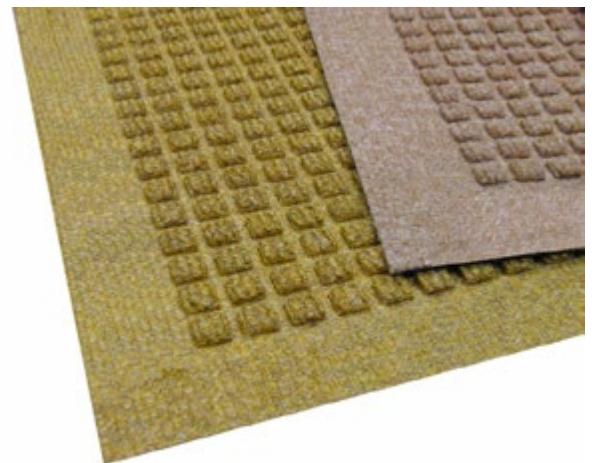

Sizes	1 mat
60 x 90 cm	700 ^{AED}
90 x 120 cm	975 ^{AED}
90 x 150 cm	1150 ^{AED}
120 x 180 cm	1235 ^{AED}
150 x 200 cm	2125 ^{AED}
150 x 240 cm	2535 ^{AED}

Prices in AED /unit

UAE

2025 Quote

Logo Scraper

The Logo Scraper Mat is 100% rubber and provides a functional alternative to carpet topped mats. Tough and durable, this mat will hold dirt and spills whilst continuing to display a vibrant logo. Suited to both full colour digital print and spot colour artwork, the Logo Scraper Mat is both functional and durable.